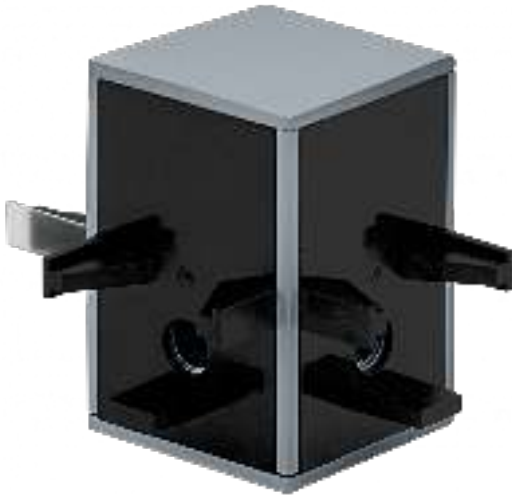

# 98803 TP CUBE CONNECTOR

## General Information

Material number	98803
Type	accessory
Product segment	Indoor
Theme	sonstige / nicht zuordenbar

## Material & Colour

Enclosure Material	plastic, aluminium
Enclosure Colour	black, anodised aluminium